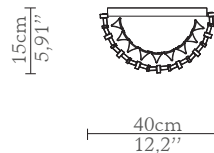

LUXXU by Desejo

MODERN DESIGN & LIVING

EMPIRE SMALL | wall

DIMENSIONS

Height: 40cm | 15,75"

Length: 40cm | 15,75"

Depth: 15cm | 5,91"

MATERIALS

Body: Brass & Crystal Glass

STANDARD FINISHES

Body: Gold plated

WEIGHT

Aprox: 5kg | 11,02lbs

BULBS

3x g9 Halogen Bulbs (40W

max)*USA not included

Voltage: 220-240V

PACKAGING

Volume: 0,13m³ | 4,6t³

Weight: 10kg | 22,05lbs