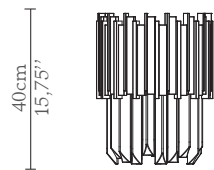

LUXXU by Desejo

MODERN DESIGN & LIVING

EMPIRE SMALL | wall

DIMENSIONS

Height: 40cm | 15,75"

Length: 40cm | 15,75"

Depth: 15cm | 5,91"

MATERIALS

Body: Brass & Crystal Glass

STANDARD FINISHES

Body: Gold plated

WEIGHT

Aprox: 5kg | 11,02lbs

BULBS

3x g9 Halogen Bulbs (40W

max)*USA not included

Voltage: 220-240V

PACKAGING

Volume: 0,13m³ | 4,6t³

Weight: 10kg | 22,05lbs