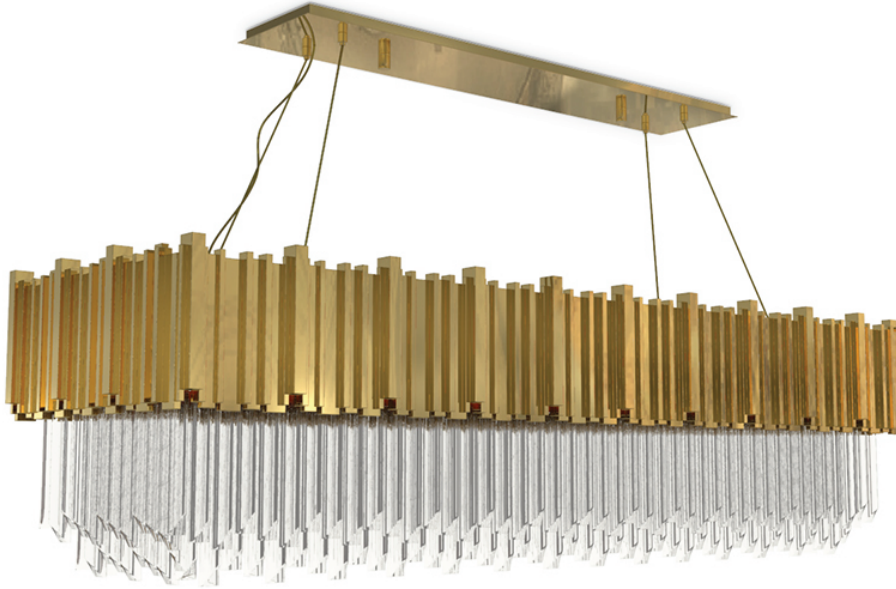

LUXXU by Desejo

MODERN DESIGN & LIVING

LIGHTING

UPHOLSTERY

TABLES

CONSOLES

SIDEBOARDS

MIRRORS

CABINETS & BOOKCASES

EMPIRE SQUARE | snooker

DIMENSIONS

Cord Height: Adjustable with
200cm | 78,74"

Height: 50cm | 19,69"
Length: 163cm | 64,17"
Depth: 53cm | 20,87"

MATERIALS

Body: Brass & Crystal Glass

STANDARD FINISHES

Body: Gold plated

WEIGHT

Aprox: 108kg | 238,10lbs

BULBS

18x g9 Halogen Bulbs (40W
max)*USA not included
Voltage: 220-240V

PACKAGING

Volume: 0,63m³ | 22,25 ft³
Weight: 118kg | 260,15lbs