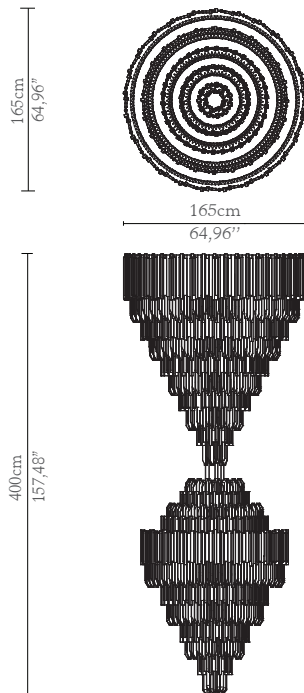

## DIMENSIONS

Height: 400cm | 157,48"

Length: 165cm | 64,96"

Depth: 165cm | 64,96"

## WEIGHT

Aprox: 591kg | 1302,93 lbs

## PACKAGING

Volume: 4,6m<sup>3</sup> | 162,44ft<sup>3</sup>

Weight: 601Kg | 1324,98 lbs