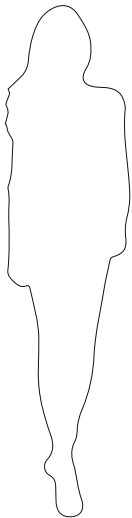

## DIMENSIONS

Cord Height: Adjustable with 200cm | 78,74"

Height: 145cm | 57,09"

Depth: 107cm | 42,13"

## MATERIALS

Body: Brass & Crystal