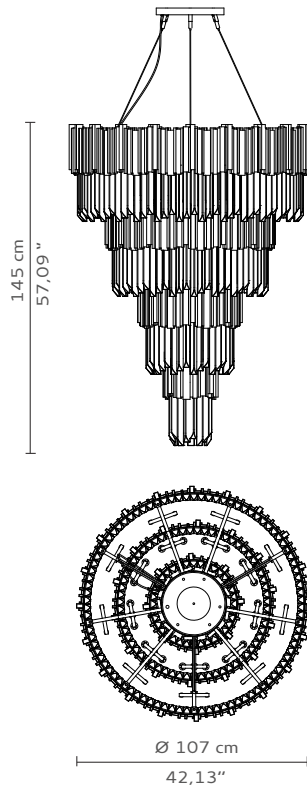

## DIMENSIONS

Cord Height: Adjustable with 200cm | 78,74"

Height: 145cm | 57,09"

Depth: 107cm | 42,13"

## WEIGHT

Aprox: 155 kg | 341,72 lbs

## PACKAGING

Volume: 1,08 m<sup>3</sup> | 38,14 ft<sup>3</sup>

Weight: 165kg | 363,76 lbs