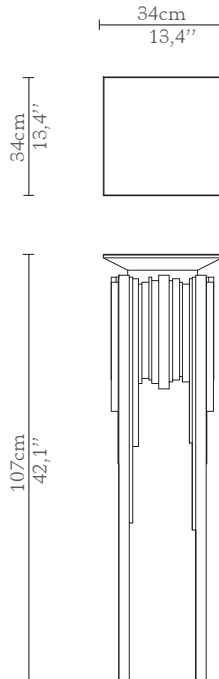

LUXXU by Desejo

MODERN DESIGN & LIVING

LIGHTING UPHOLSTERY TABLE CONSOLES SIDEBOARD MIRROR CABINET & BOOKCASES

EMPIRE | column display

DIMENSIONS

Height: 107cm | 42,1"
Length: 34cm | 13,4"
Depth: 34cm | 13,4"

MATERIALS

Body: Brass & Marble

STANDARD FINISHES

Body: Gold plated & Marble nero marquina

WEIGHT

Aprox: 40kg | 18,1lbs

PACKAGING

Volume: 0,23m³ | 8,12ft³
Weight: 50kg | 22,7lbs