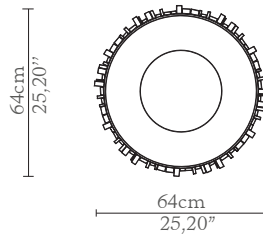

CABINETS & BOOKCASES

EMPIRE | floor

DIMENSIONS

Height: 185cm | 73,83"
Diameter: 64cm | 25,20"

MATERIALS

Body: Brass & Crystal Glass

STANDARD FINISHES

Body: Gold plated

WEIGHT

Aprox: 40kg | 88,18lbs

BULBS

12x g9 Halogen Bulbs (40W max)*USA not included
Voltage: 220-240V

PACKAGING

Volume: 1,07m³ | 37,8ft³
Weight: 50kg | 110,23lbs