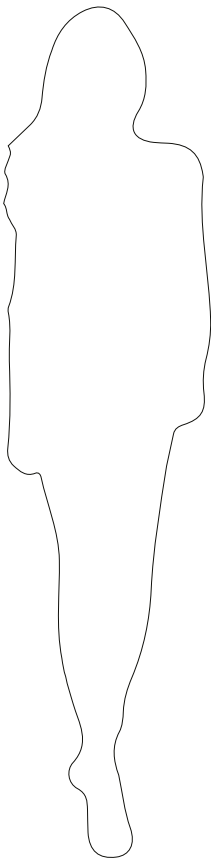

CABINETS & BOOKCASES

EMPIRE | pendant

40cm
15,75"

75cm
29,53"

DIMENSIONS

Cord Height: Adjustable with
200cm | 78,74"

Height: 75cm | 29,53"
Diameter: 40cm | 15,75"

MATERIALS

Body: Brass & Crystal Glass

STANDARD FINISHES

Body: Gold plated

WEIGHT

Aprox: 30kg | 66,14lbs

BULBS

6x g9 Halogen Bulbs (10W
max)*USA not included
Voltage: 220-240V

PACKAGING

Volume: 1,25 m³ | 44,14 ft³
Weight: 40kg | 88,18lbs