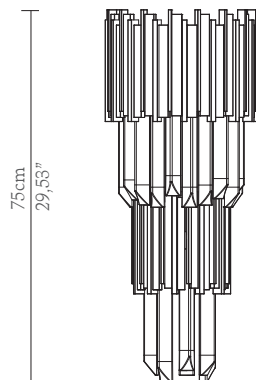

CABINETS & BOOKCASES

EMPIRE | pendant

40cm
15,75"

75cm
29,53"

DIMENSIONS

Cord Height: Adjustable with
200cm | 78,74"

Height: 75cm | 29,53"
Diameter: 40cm | 15,75"

MATERIALS

Body: Brass & Crystal Glass

STANDARD FINISHES

Body: Gold plated

WEIGHT

Aprox: 30kg | 66,14lbs

BULBS

6x g9 Halogen Bulbs (10W
max)*USA not included
Voltage: 220-240V

PACKAGING

Volume: 1,25 m³ | 44,14 ft³
Weight: 40kg | 88,18lbs