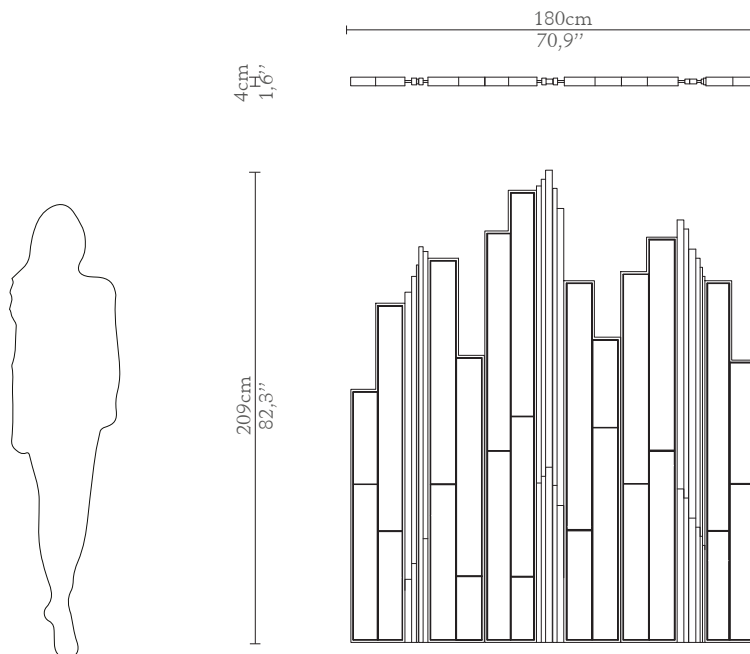

CABINETS & BOOKCASES

SCREEN

EMPIRE | folding screen

DIMENSIONS

Height: 209cm | 82,3"

Length: 180cm | 70,9"

Depth: 4cm | 1,6"

MATERIALS

Body: Brass & Glass

STANDARD FINISHES

Body: Gold plated & Smoked black mirror

WEIGHT

Aprox: 120kg | 264,6lbs

PACKAGING

Volume: 0,58m³ | 20,5ft³

Weight: 130kg | 287lbs