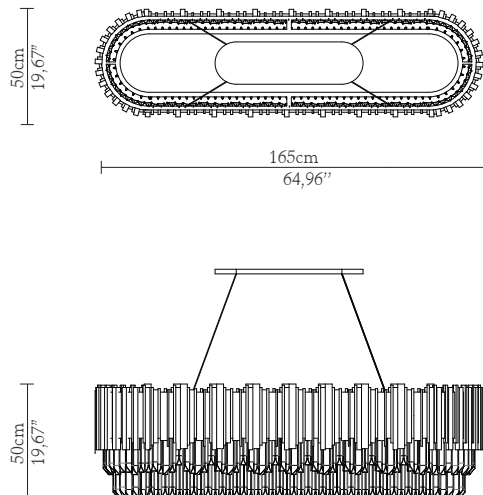

CABINETS & BOOKCASES

EMPIRE SNOOKER | suspension

DIMENSIONS

Cord Height Adjustable with 200cm
| 78,74''

Height: 50cm | 19,67''
Length: 165cm | 64,96''
Depth: 50cm | 19,67''

MATERIALS

Body: Brass & Crystal Glass

STANDARD FINISHES

Body: Gold plated

WEIGHT

Aprox: 148kg | 326,28lbs

BULBS

16x g9 Halogen Bulbs (40W
max)*USA not included
Voltage: 220-240V

PACKAGING

Volume: 0,63m³ | 2.06 ft³
Weight: 158kg | 348,33lbs