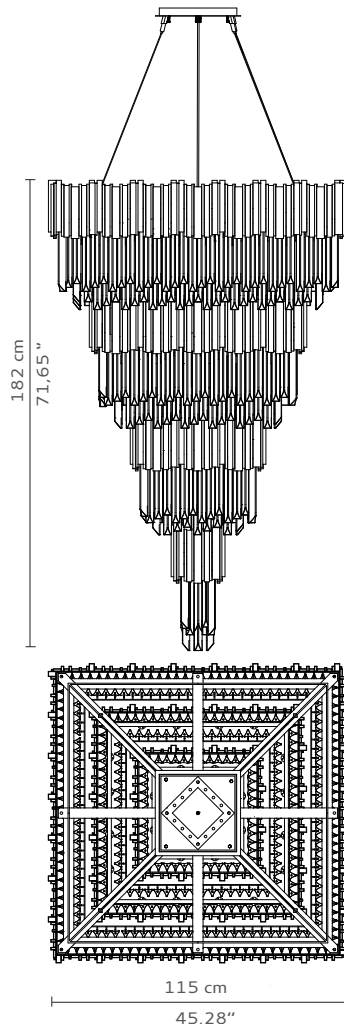

## DIMENSIONS

Cord Height: Adjustable with 200cm | 78,74"

Height: 182cm | 71,65"

Depth: 115cm | 45,28"

## WEIGHT

Aprox: 300 kg | 661,39 lbs

## PACKAGING

Volume: 0,91 m<sup>3</sup> | 35,83 ft<sup>3</sup>

Weight: 310kg | 683,43 lbs