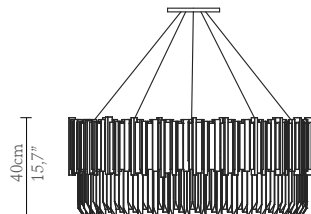

CABINETS & BOOKCASES

EMPIRE | suspension

DIMENSIONS

Cord Height Adjustable with 200cm
| 78,74"

Height: 40cm | 15,7"
Diameter: 100cm | 39,4"

MATERIALS

Body: Brass & Crystal Glass

STANDARD FINISHES

Body: Gold plated

WEIGHT

Apróx: 102kg | 224,87lbs

BULBS

24x g9 Halogen Bulbs (40W
max)*USA not included
Voltage: 220-240V

PACKAGING

Volume: 0,4m³ | 14,1 ft³
Weight: 112kg | 246,92lbs