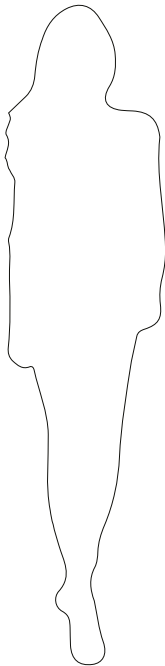

CABINETS & BOOKCASES

EMPIRE | suspension

DIMENSIONS

Cord Height Adjustable with 200cm
| 78,74"

Height: 40cm | 15,7"
Diameter: 100cm | 39,4"

MATERIALS

Body: Brass & Crystal Glass

STANDARD FINISHES

Body: Gold plated

WEIGHT

Apróx: 102kg | 224,87lbs

BULBS

24x g9 Halogen Bulbs (40W
max)*USA not included
Voltage: 220-240V

PACKAGING

Volume: 0,4m³ | 14,1 ft³
Weight: 112kg | 246,92lbs