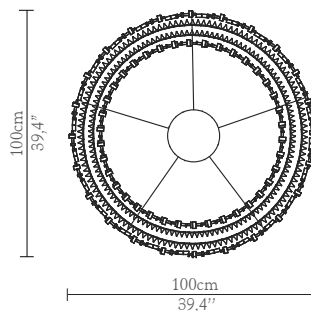

CABINETS & BOOKCASES

EMPIRE | suspension

DIMENSIONS

Cord Height Adjustable with 200cm
| 78,74"

Height: 40cm | 15,7"
Diameter: 100cm | 39,4"

MATERIALS

Body: Brass & Crystal Glass

STANDARD FINISHES

Body: Gold plated

WEIGHT

Apróx: 102kg | 224,87lbs

BULBS

24x g9 Halogen Bulbs (40W
max)*USA not included
Voltage: 220-240V

PACKAGING

Volume: 0,4m³ | 14,1 ft³
Weight: 112kg | 246,92lbs