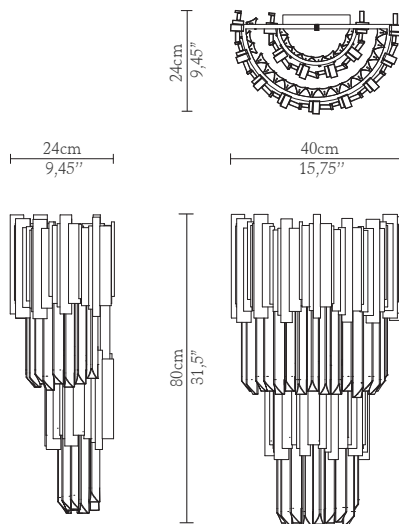

## DIMENSIONS

Height: 80cm | 31,5"

Length: 40cm | 15,75"

Depth: 24cm | 9,45"

## WEIGHT

Aprox: 14kg | 31lbs

## PACKAGING

Volume: 0,14m<sup>3</sup> | 5ft<sup>3</sup>

Weight: