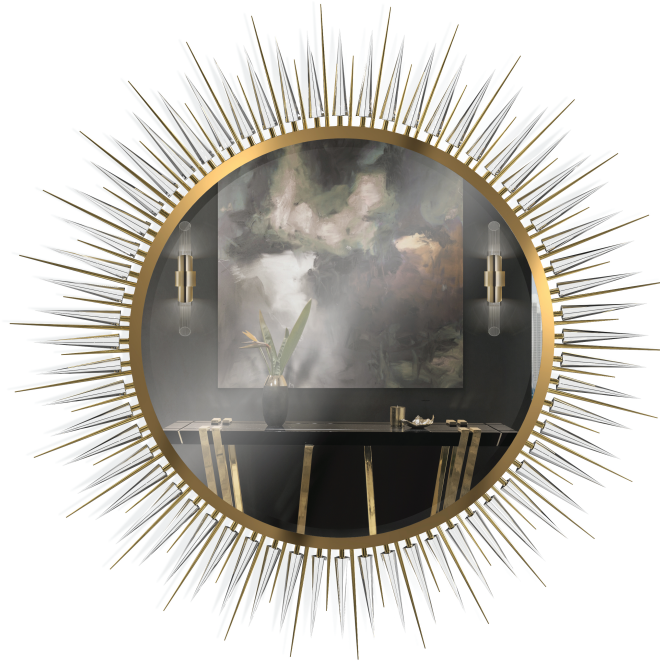

LUXXU by Desejo

MODERN DESIGN & LIVING

LIGHTING

TABLE

CONSOLES

SIDEBOARD

MIRROR

CABINET & BOOKCASES

EXPLOSION XL | mirror

6,5cm
2,56"

117cm
46,06"

DIMENSIONS

Depth: 6,5cm | 2,56"

Diameter: 117cm | 46,06"

MATERIALS

Body: Brass, Mirror & Crystal Glass