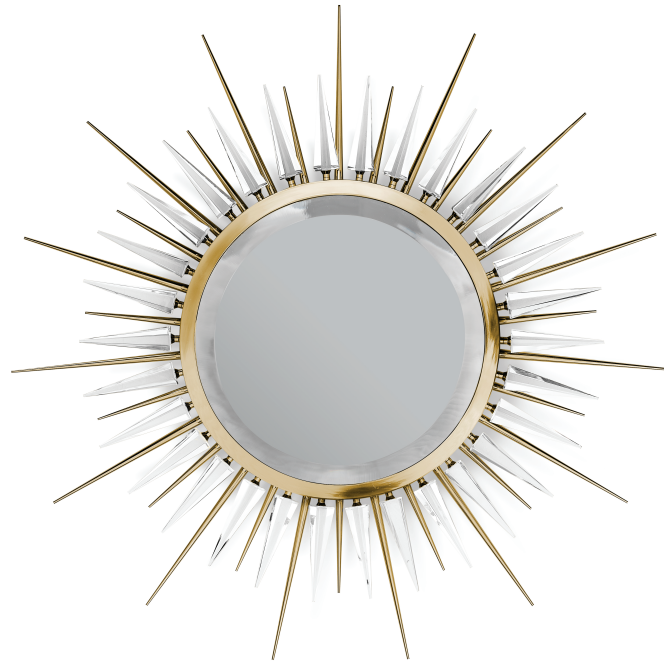

# LUXXU by Desejo

MODERN DESIGN & LIVING

LIGHTING

TABLE

CONSOLES

SIDEBOARD

MIRROR

CABINET & BOOKCASES

EXPLOSION | mirror

6,5cm  
2,56"

90,1cm  
35,47"

## DIMENSIONS

Depth: 6,5cm | 2,56"

Diameter: 90,1cm | 35,47"

## MATERIALS

Body: Brass, Mirror & Crystal Glass