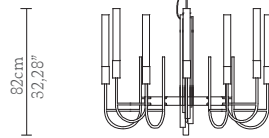

CABINETS & BOOKCASES

GALA II | suspension

DIMENSIONS

Cord Height: Adjustable with
200cm | 78,74"

Height: 82cm | 32,28"
Diameter: 100cm | 39,37"

MATERIALS

Body: Brass & Crystal Glass

STANDARD FINISHES

Body: Gold plated

WEIGHT

Aprox: 60kg | 132,28lbs

BULBS

12x g9 Halogen Bulbs (40W
max)*USA not included
Voltage: 220-240V

PACKAGING

Volume: 1,15m³ | 40,61 ft³
Weight: 80kg | 176,37lbs