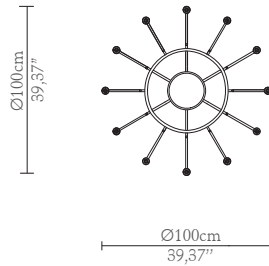

CABINETS & BOOKCASES

GALA II | suspension

DIMENSIONS

Cord Height: Adjustable with
200cm | 78,74"

Height: 82cm | 32,28"
Diameter: 100cm | 39,37"

MATERIALS

Body: Brass & Crystal Glass

STANDARD FINISHES

Body: Gold plated

WEIGHT

Aprox: 60kg | 132,28lbs

BULBS

12x g9 Halogen Bulbs (40W
max)*USA not included
Voltage: 220-240V

PACKAGING

Volume: 1,15m³ | 40,61 ft³
Weight: 80kg | 176,37lbs