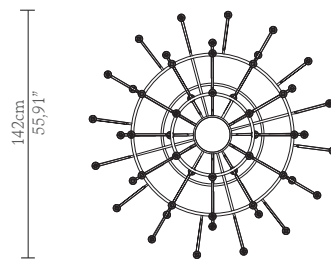

CABINETS & BOOKCASES

GALA | chandelier

DIMENSIONS

Cord Height Adjustable with 200cm | 78,74"

Height: 240cm | 94,49"

Diameter: 142cm | 55,91"

MATERIALS

Body: Brass & Crystal Glass

Volume: 5,78m³ | 204,1 ft³

Weight: 170kg | 375lbs