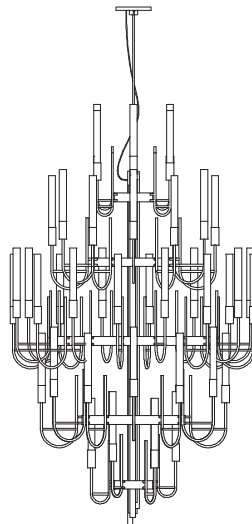

CABINETS & BOOKCASES

GALA | chandelier

DIMENSIONS

Cord Height Adjustable with 200cm | 78,74"

Height: 240cm | 94,49"

Diameter: 142cm | 55,91"

MATERIALS

Body: Brass & Crystal Glass

STANDARD FINISHES

Body: Gold plated

WEIGHT

Apróx: 150kg | 331lbs

BULBS

52x g9 Halogen Bulbs (40W max)*USA not included

Voltage: 220-240V

PACKAGING

Volume: 5,78m³ | 204,1 ft³

Weight: 170kg | 375lbs