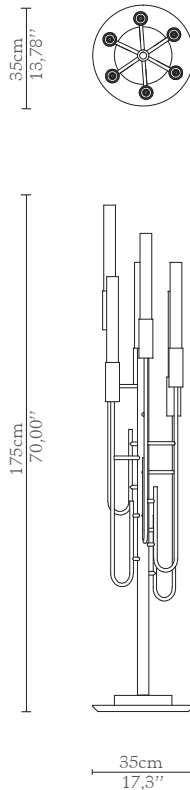

## DIMENSIONS

Height: 175cm | 70,00''  
Diameter: 35cm | 13,78''

## WEIGHT

Aprox: 8kg | 17,64lbs

## PACKAGING

Volume: 0,37m<sup>3</sup> | 12,4ft<sup>3</sup>

Weight: 18kg | 39,68lbs