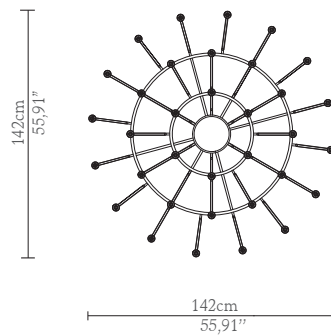

CABINETS & BOOKCASES

GALA | suspension

DIMENSIONS

Cord Height Adjustable with 200cm | 78,74"

Height: 160cm | 62,99"

Diameter: 142cm | 55,91"

MATERIALS

Body: Brass & Crystal Glass

STANDARD FINISHES

Body: Gold plated

WEIGHT

Apróx: 156kg | 343,92lbs

BULBS

34x g9 Halogen Bulbs (40W max)*USA not included

Voltage: 220-240V

PACKAGING

Volume: 3,93m³ | 138,9 ft³

Weight: 166kg | 365,97lbs