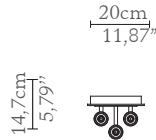

CABINETS & BOOKCASES

GALA | torch wall

DIMENSIONS

Height: 118cm | 46,46"
Length: 20cm | 7,87"
Depth: 14,7cm | 5,79"

MATERIALS

Body: Brass & Crystal Glass

STANDARD FINISHES

Body: Gold plated

WEIGHT

Aprox: 2kg | 4,41lbs

BUIBS

3x g9 (40W max)*USA not included
Voltage: 220-240V

PACKAGING

Volume: 0,79m³ | 27,9ft³
Weight: 7kg | 15,43lbs