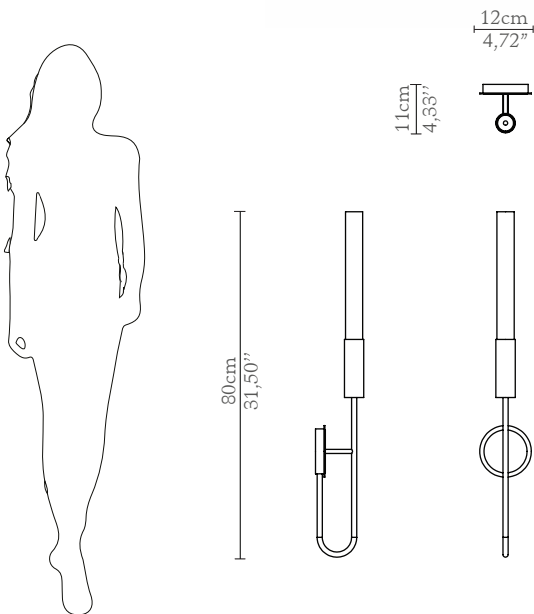

## DIMENSIONS

Height: 80cm | 31,50"  
Length: 12cm | 4,72"  
Depth: 11cm | 4,33"

## WEIGHT

Aprox: 4kg | 8,82lbs

## PACKAGING

Volume: 0,79m<sup>3</sup> | 27,9ft<sup>3</sup>  
Weight: 6kg | 13,23lbs