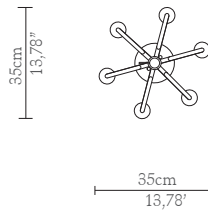

CABINETS & BOOKCASES

GALA | pendant

DIMENSIONS

Cord Height Adjustable with 200cm | 78,74''

Height: 82cm | 62,28''

Diameter: 35cm | 13,78''

MATERIALS

Body: Brass & Crystal Glass

STANDARD FINISHES

Body: Gold plated

WEIGHT

Apròx: 7kg | 15,43lbs

BULBS

6x g9 Halogen Bulbs (40W max)*USA not included

Voltage: 220-240V

PACKAGING

Volume: 1,86m³ | 66 ft³

Weight: 17kg | 37,48lbs