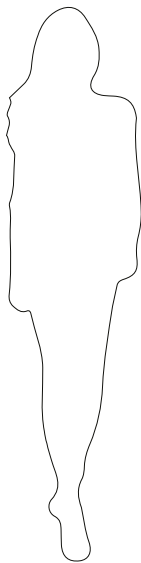

CABINETS & BOOKCASES

GALA | pendant

DIMENSIONS

Cord Height Adjustable with 200cm | 78,74''

Height: 82cm | 62,28''

Diameter: 35cm | 13,78''

MATERIALS

Body: Brass & Crystal Glass

Volume: 1,86m³ | 66 ft³

Weight: 17kg | 37,48lbs