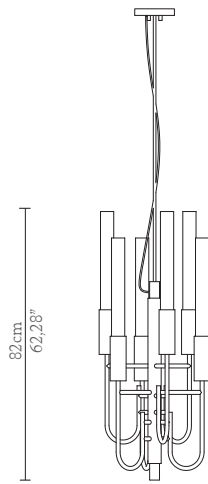

CABINETS & BOOKCASES

GALA | pendant

DIMENSIONS

Cord Height Adjustable with 200cm | 78,74''

Height: 82cm | 62,28''

Diameter: 35cm | 13,78''

MATERIALS

Body: Brass & Crystal Glass

STANDARD FINISHES

Body: Gold plated

WEIGHT

Apròx: 7kg | 15,43lbs

BULBS

6x g9 Halogen Bulbs (40W max)*USA not included

Voltage: 220-240V

PACKAGING

Volume: 1,86m³ | 66 ft³

Weight: 17kg | 37,48lbs