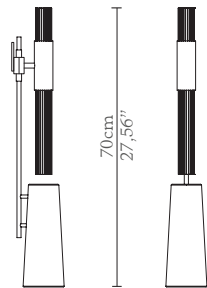

CABINETS & BOOKCASES

GAMMA | table lamp

12cm
4,72"

70cm
27,56"

10cm
3,94"

DIMENSIONS

Height: 70cm | 27,56"

Length: 10cm | 3,94"

Depth: 12cm | 4,72"

MATERIALS

Body: Brass, Marble & Crystal
Glass

STANDARD FINISHES

Body: Gold plated & Nero
Marquina marble

WEIGHT

Aprox: 5kg | 11,02lbs

BULBS

2x g9 LED Bulbs (40W max)

*USA not included

Voltage: 220-240V

PACKAGING

Volume: 0,07m³ | 2,47ft³

Weight: 8kg | 17,64lbs