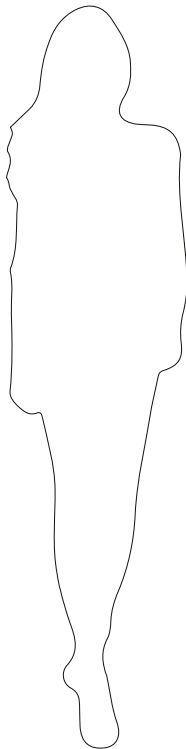

CABINETS & BOOKCASES

GAMMA | table lamp

12cm
4,72"

70cm
27,56"

10cm
3,94"

DIMENSIONS

Height: 70cm | 27,56"

Length: 10cm | 3,94"

Depth: 12cm | 4,72"

MATERIALS

Body: Brass, Marble & Crystal
Glass

STANDARD FINISHES

Body: Gold plated & Nero
Marquina marble

WEIGHT

Aprox: 5kg | 11,02lbs

BULBS