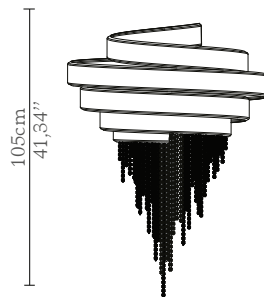

CABINETS & BOOKCASES

GUGGENHEIM | chandelier

80 cm
31,50"

105cm
41,34"

DIMENSIONS

Cord Height: Adjustable with
200cm | 78,74"

Height: 105cm | 41,34"

Diameter: 80cm | 31,50"

MATERIALS

Body: Brass & Swarovski Crystals

STANDARD FINISHES

Body: Gold plated & Black
Swarovski Crystals

WEIGHT

Aprox: 26kg | 57,32lbs

BULBS

24x g9 Halogen Bulbs (40W
max)*USA not included
Voltage: 220-240V