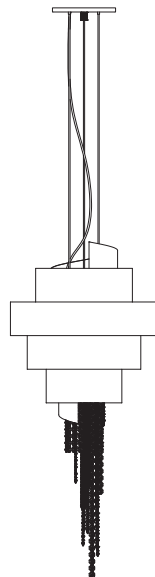

CABINETS & BOOKCASES

GUGGENHEIM | pendant

35cm
13,78"

DIMENSIONS

Cord Height Adjustable with 200cm
| 78,74"

Height: 80cm | 31,50"
Diameter: 35cm | 13,78"

MATERIALS

Body: Brass & Swarovski Crystal

STANDARD FINISHES

Body: Gold plated & Black Swarovski
Crystals

WEIGHT

Aprox: 7kg | 15,43lbs

BULBS

6x g9 Halogen Bulbs (10W max)*U
SA not included
Voltage: 220-240V

PACKAGING

Volume: 0,98 m³ | 34,6 ft³
Weight: 12kg | 26,46lbs