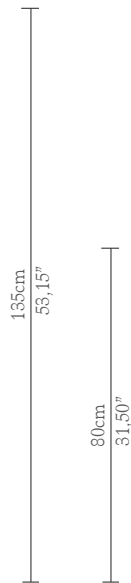

CABINETS & BOOKCASES

GUGGENHEIM | pendant

35cm
13,78"

DIMENSIONS

Cord Height Adjustable with 200cm
| 78,74"

Height: 80cm | 31,50"
Diameter: 35cm | 13,78"

MATERIALS

Body: Brass & Swarovski Crystal

STANDARD FINISHES

Body: Gold plated & Black Swarovski
Crystals

WEIGHT

Aprox: 7kg | 15,43lbs

BULBS

6x g9 Halogen Bulbs (10W max)*U
SA not included
Voltage: 220-240V

PACKAGING

Volume: 0,98 m³ | 34,6 ft³
Weight: 12kg | 26,46lbs