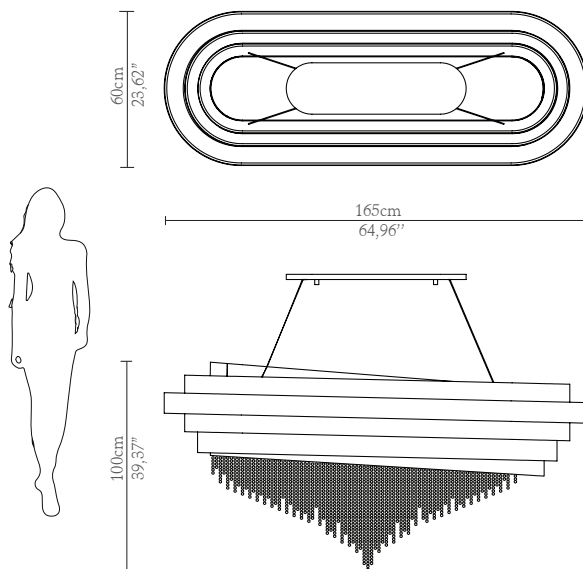

## DIMENSIONS

Cord Height: Adjustable with  
200cm | 78,74"

Length: 165cm | 64,96"

Depth: 60cm | 23,62"

Height: 100cm | 39,37"

## WEIGHT

Aprox: 80kg | 176,37lbs

## PACKAGING

Volume: 0,56m<sup>3</sup> | 19,78 ft<sup>3</sup>

Weight: 100kg | 220,46lbs