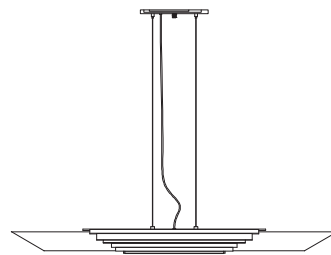

CABINETS & BOOKCASES

HARPIA | suspension

9cm  
3,54"

120cm  
47,24"

## DIMENSIONS

Cord Height Adjustable with 200cm | 78,74"

Height: 9cm | 3,54"  
Length: 120cm | 47,24"  
Depth: 9cm | 3,54"