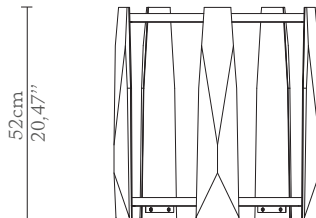

CABINETS & BOOKCASES

IMPERIUM | side table

Ø53cm
20,87"

52cm
20,47"

DIMENSIONS

Height: 52cm | 20,47"

Diam: 53cm | 20,87"

MATERIALS

Body: Brass, Wood & Marble

STANDARD FINISHES

Body: Polished brass, Black lacquer
& Nero marquina marble

WEIGHT

Aprox: 36kg | 79,37lbs

PACKAGING

Volume: 0,24m³ | 8,55ft³

Weight: 46kg | 101,41lbs