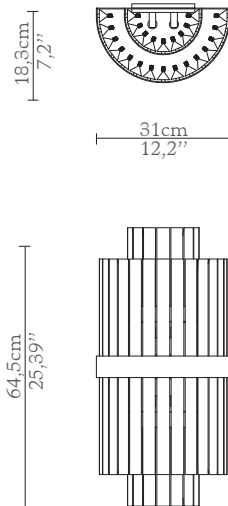

CABINETS & BOOKCASES

LIBERTY I | wall

DIMENSIONS

Height: 64,5cm | 25,39"

Length: 31cm | 12,2"

Depth: 18,3cm | 7,2"

MATERIALS

Body: Brass & Crystal Glass

STANDARD FINISHES

Body: Gold plated

WEIGHT

Aprox: 12kg | 26,46lbs

BULBS

4x g9 Halogen Bulbs (40W

max)*USA not included

Voltage: 220-240V

PACKAGING

Volume: 0,37m³ | 13,8t³

Weight: 15kg | 33,07lbs