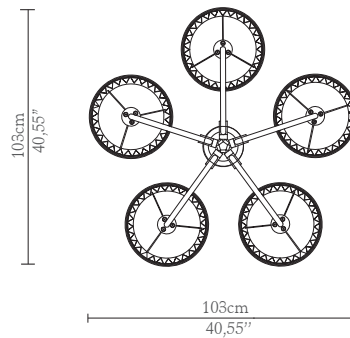

CABINETS & BOOKCASES

LIBERTY II | suspension

DIMENSIONS

Cord Height Adjustable with 200cm
| 78,74"

Height: 100cm | 39,37"

Diameter: 103cm | 40,55"

MATERIALS

Body: Brass & Crystal Glass

STANDARD FINISHES

Body: Gold plated

WEIGHT

Apróx: 40kg | 88,18lbs

BULBS

30x g9 Halogen Bulbs (40W
max)*USA not included
Voltage: 220-240V

PACKAGING

Volume: 1,37m³ | 48,38 ft³
Weight: 50kg | 110,23lbs