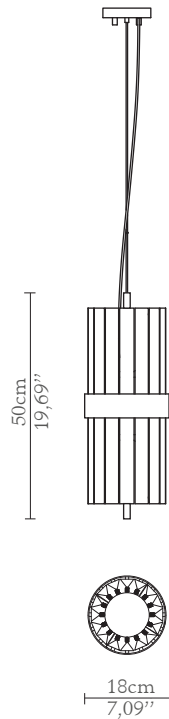

CABINETS & BOOKCASES

LIBERTY SMALL | pendant

DIMENSIONS

Height: 50cm | 19,69"

Diam: 18cm | 7,09"

Cord Height: Adjustable with 200
cm | 78,74"

MATERIALS

Body: Brass & Crystal Glass

STANDARD FINISHES

Body: Gold plated

WEIGHT

Aprox: 12kg | 26,46lbs

BULBS

6x g9 Halogen Bulbs (40W

max)*USA not included

Voltage: 220-240V

PACKAGING

Volume: 0,16m³ | 5,65t³

Weight: 22kg | 48,50lbs