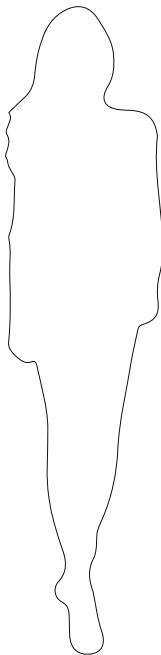

CABINETS & BOOKCASES

LIBERTY SMALL | pendant

DIMENSIONS

Height: 50cm | 19,69"

Diam: 18cm | 7,09"

Cord Height: Adjustable with 200
cm | 78,74"

MATERIALS

Body: Brass & Crystal Glass

STANDARD FINISHES

Body: Gold plated

WEIGHT

Aprox: 12kg | 26,46lbs

BULBS

6x g9 Halogen Bulbs (40W

max)*USA not included

Voltage: 220-240V