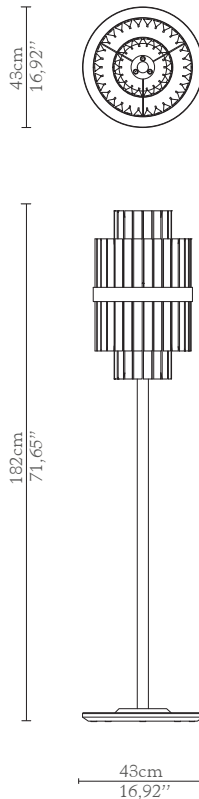

## DIMENSIONS

Height: 182cm | 71,65"

Diameter: 43cm | 16,92"

## WEIGHT

Aprox: 20kg | 44,09lbs

## PACKAGING

Volume: 0,54m<sup>3</sup> | 19,07ft<sup>3</sup>

Weight: 30kg | 66,14lbs