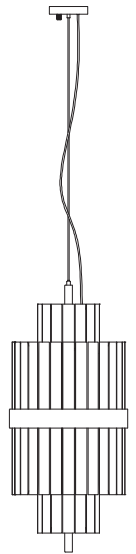

CABINETS & BOOKCASES

LIBERTY | pendant

145cm  
57,1"

70cm  
27,56"

31cm  
12,20"

31cm  
12,20"

## DIMENSIONS

Height: 70cm | 27,56"

Length: 31cm | 12,20"

Depth: 31cm | 12,20"

## MATERIALS

Body: Brass & Crystal Glass

## STANDARD FINISHES

Body: Gold plated