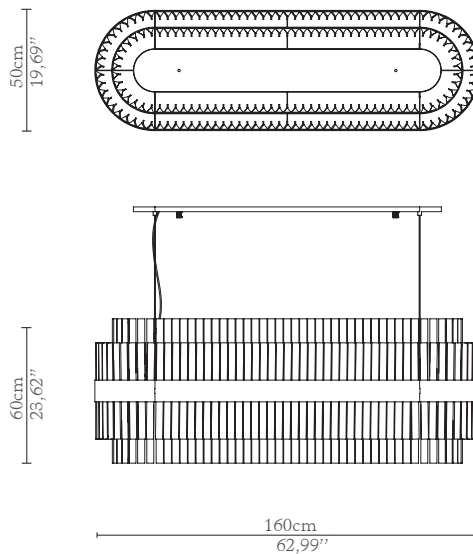

CABINETS & BOOKCASES

LIBERTY SNOOKER | suspension

DIMENSIONS

Cord Height: Adjustable with
200cm | 78,74"

Height: 60cm | 23,62"
Length: 160cm | 62,99"
Depth: 50cm | 19,69"

MATERIALS

Body: Brass & Crystal Glass

STANDARD FINISHES

Body: Gold plated

WEIGHT

Aprox: 50kg | 110,23lbs

BULBS

20x g9 Halogen Bulbs (40W
max)*USA not included
Voltage: 220-240V

PACKAGING

Volume: 0,77m³ | 27,2ft³
Weight: 60g | 132,28lbs