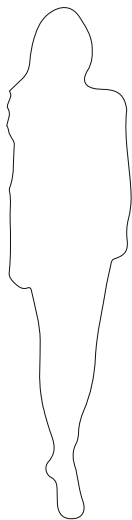

CABINETS & BOOKCASES

LIBERTY SNOOKER | suspension

DIMENSIONS

Cord Height: Adjustable with
200cm | 78,74"

Height: 60cm | 23,62"
Length: 160cm | 62,99"
Depth: 50cm | 19,69"

MATERIALS

Body: Brass & Crystal Glass

STANDARD FINISHES

Body: Gold plated

WEIGHT

Aprox: 50kg | 110,23lbs

BULBS

20x g9 Halogen Bulbs (40W
max)*USA not included
Voltage: 220-240V

PACKAGING

Volume: 0,77m³ | 27,2ft³
Weight: 60g | 132,28lbs