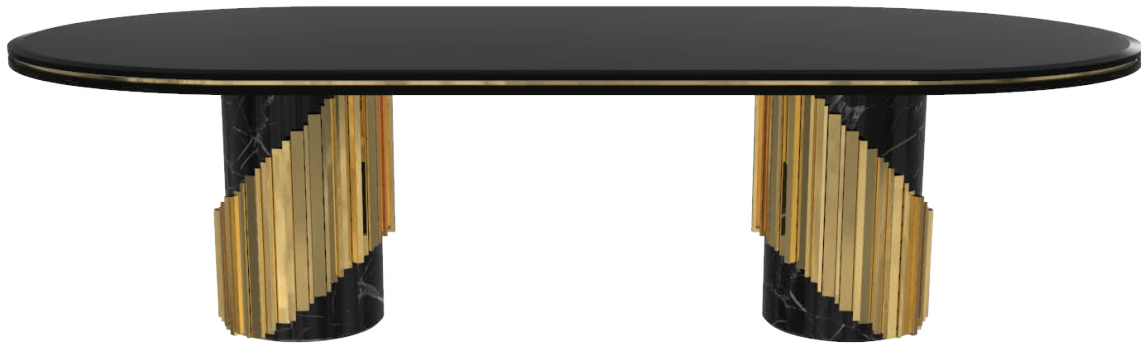

LUXXU by Desejo

MODERN DESIGN & LIVING

LIGHTING

TABLE

CONSOLES

SIDEBOARD

MIRROR

CABINET & BOOKCASES

LITTUS OVAL | dining table