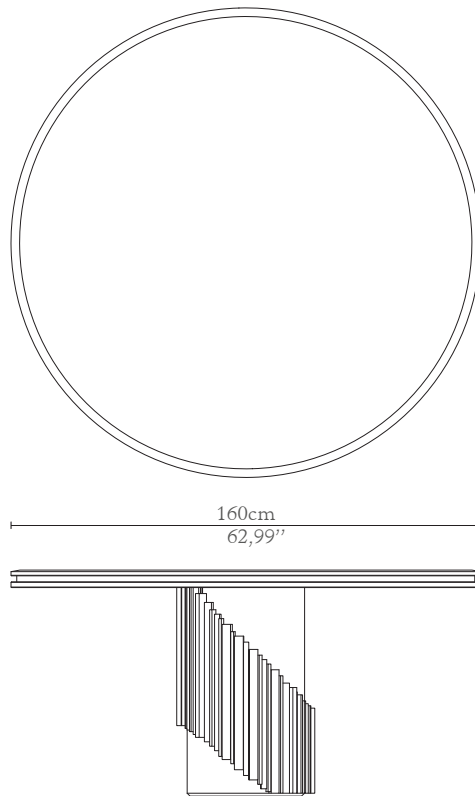

LITTUS | dining table

DIMENSIONS

Diameter: 160cm | 62,99''

Height: 77cm | 30,31''

MATERIALS

Body: Brass & Marble

STANDARD FINISHES

Body: Polished brass, Black lacquer, Marble
nero marquina

WEIGHT

Aprox: 296kg | 652,57lbs

PACKAGING

Volume: 2,51m³ | 88,6ft³

Weight: 306kg | 674,61lbs