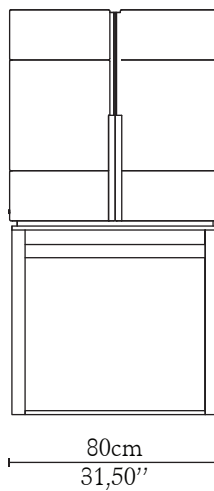

LUXXU by Desejo

MODERN DESIGN & LIVING

LIGHTING UPHOLSTERY TABLE CONSOLES SIDEBOARD MIRROR CABINET & BOOKCASES OFFICE

LLOYD | bar cabinet

DIMENSIONS

Height: 154cm | 60,63''

Length: 80cm | 31,50''

Depth: 51cm | 50,08''

MATERIALS

Body: Brass, Wood, Marble,
Leather, Glass & Mirror

STANDARD FINISHES

Body: Polished Brass, Grey Leather,
Walnut Root, Smoked Glass,
Smoked Mirror & Nero Marquina
Marble

WEIGHT

Aprox: 100kg | 220,46lbs

PACKAGING

Volume: 0,92m³ | 32,49ft³

Weight: 120kg | 264,55lbs