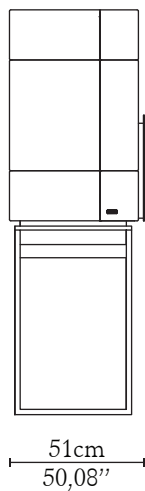

LUXXU by Desejo

MODERN DESIGN & LIVING

LIGHTING UPHOLSTERY TABLE CONSOLES SIDEBOARD MIRROR CABINET & BOOKCASES OFFICE

LLOYD | bar cabinet

DIMENSIONS

Height: 154cm | 60,63''

Length: 80cm | 31,50''

Depth: 51cm | 50,08''

MATERIALS

Body: Brass, Wood, Marble,
Leather, Glass & Mirror

STANDARD FINISHES

Body: Polished Brass, Grey Leather,
Walnut Root, Smoked Glass,
Smoked Mirror & Nero Marquina
Marble

WEIGHT

Aprox: 100kg | 220,46lbs

PACKAGING

Volume: 0,92m³ | 32,49ft³

Weight: 120kg | 264,55lbs