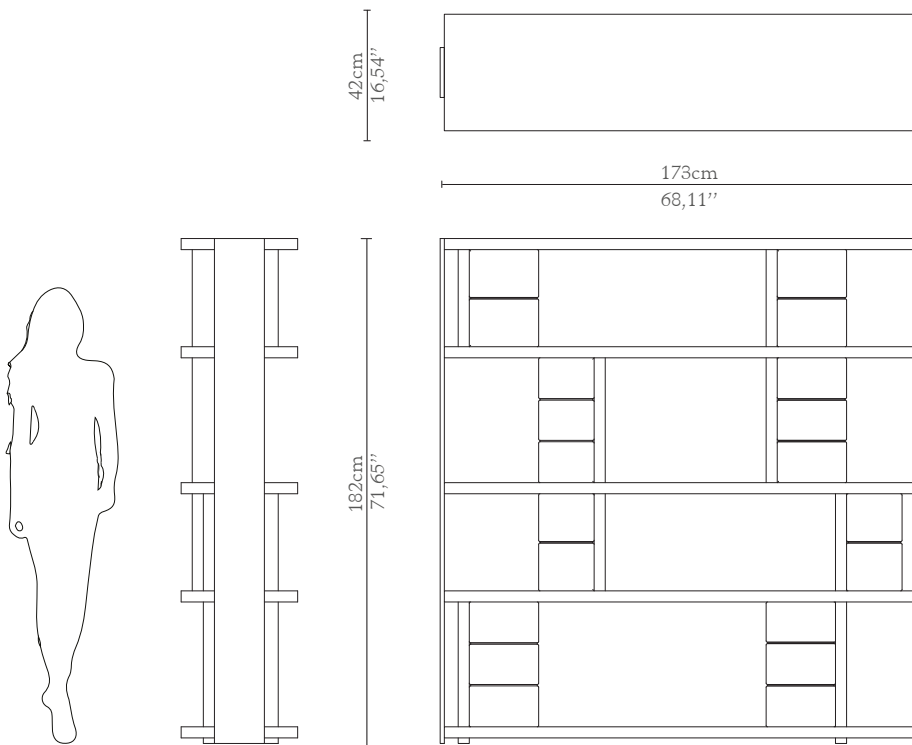

LUXXU by Desejo

MODERN DESIGN & LIVING

LIGHTING UPHOLSTERY TABLE CONSOLES SIDEBOARD MIRROR OFFICE CABINET & BOOKCASES

LLOYD | bookcase

DIMENSIONS

Width: 173cm | 68,711"
Depth: 42cm | 16,54"
Height: 182cm | 71,65"

MATERIALS

Body: Brass, Wood & Leather

STANDARD FINISHES

Body: Polished brass, Walnut Root & Grey Leather

WEIGHT

Aprox: 299kg | 659,18lbs

PACKAGING

Volume: 1,80m³ | 63,57ft³
Weight: 309kg | 681,23lbs