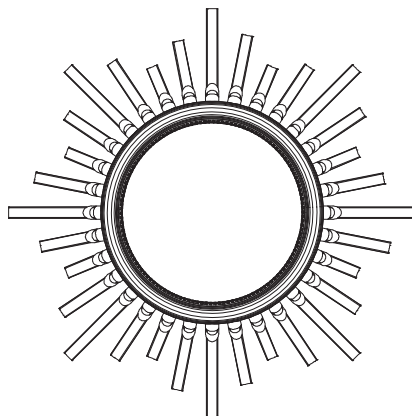

CABINETS & BOOKCASES

MAJESTIC XL | wall light mirror

6,6cm
2,60"

141cm
55,51"

DIMENSIONS

Depth: 6,6cm | 2,60"

Diameter: 141cm | 55,51"

MATERIALS