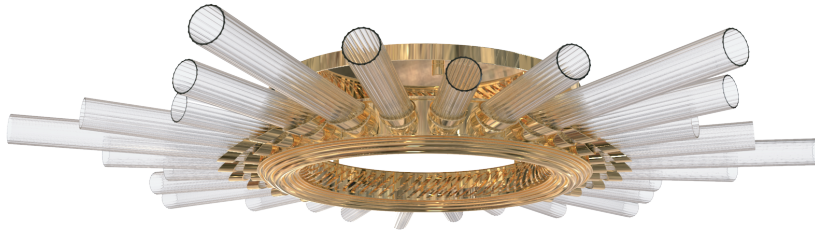

LUXXU by Desejo

MODERN DESIGN & LIVING

LIGHTING

UPHOLSTERY

TABLES

CONSOLES

SIDEBOARDS

MIRRORS

CABINETS & BOOKCASES

MAJESTIC | plafond

DIMENSIONS

Height: 13,5cm | 5,32"
Diameter: 110cm | 43,31"

MATERIALS

Body: Brass & Crystal Glass

STANDARD FINISHES

Body: Gold plated

WEIGHT

Aprox: 15kg | 33,07lbs

BULBS

28x g9 Halogen Bulbs (40W max)*USA not included
Voltage: 220-240V

PACKAGING

Volume: 0,72m³ | 25,4ft³
Weight: 25kg | 55,12lbs