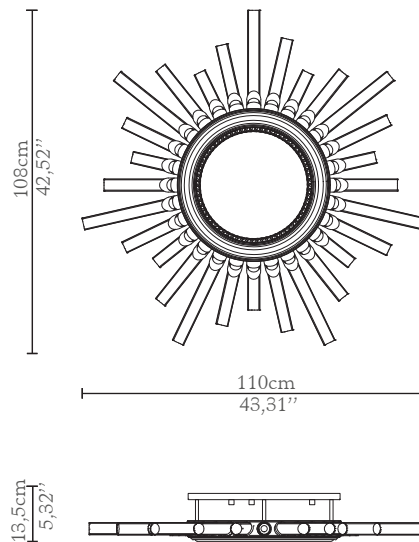

CABINETS & BOOKCASES

MAJESTIC | plafond

DIMENSIONS

Height: 13,5cm | 5,32"
Diameter: 110cm | 43,31"

MATERIALS

Body: Brass & Crystal Glass

STANDARD FINISHES

Body: Gold plated

WEIGHT

Aprox: 15kg | 33,07lbs

BULBS

28x g9 Halogen Bulbs (40W max)*USA not included
Voltage: 220-240V

PACKAGING

Volume: 0,72m³ | 25,4ft³
Weight: 25kg | 55,12lbs