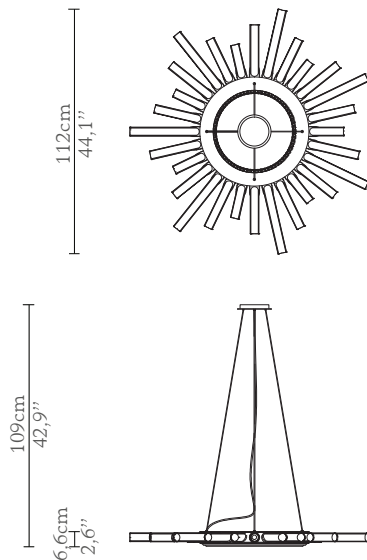

CABINETS & BOOKCASES

MAJESTIC | suspension

DIMENSIONS

Cord Height: Adjustable with 200cm
| 78,74"

Height: 6,6cm | 2,6"
Diameter: 112cm | 44,1"

MATERIALS

Body: Brass & Crystal Glass

STANDARD FINISHES

Body: Gold plated

WEIGHT

Aprox: 21kg | 46,30lbs

BULBS

28x g9 Halogen Bulbs (40W)

Voltage: 220-240 V

PACKAGING

Volume: 0,14m³ | 4,94ft³

Weight: 31,5kg | 69,45lbs