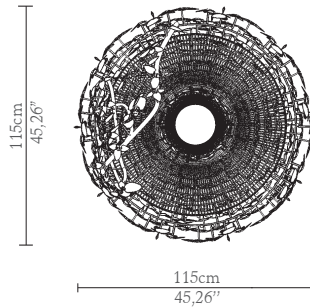

CABINETS & BOOKCASES

MCQUEEN II | chandelier

DIMENSIONS

Cord Height: Adjustable with
200cm | 78,74"

Height: 244cm | 96,06"

Diameter: 115cm | 45,26"

MATERIALS

Body: Brass & Swarovski Crystal

STANDARD FINISHES

Body: Gold plated & Ambar
Swarovski Crystal

WEIGHT

Aprox: 110kg | 242,51lbs

BULBS

47x g9 Halogen Bulbs (40W
max)*USA not included
Voltage: 220-240V

PACKAGING

Volume: 3,4m³ | 120,1 ft³
Weight: 120kg | 264,55lbs