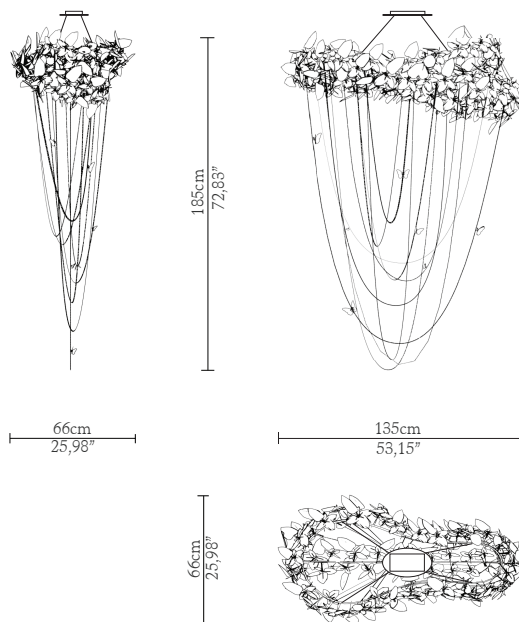

CABINETS & BOOKCASES

MCQUEEN | chandelier

DIMENSIONS

Chain Height: Adjustable with 200cm | 78,74"

Height: 185cm | 72,83"

Length: 135cm | 53,15"

Depth: 66cm | 25,98"

MATERIALS

Body: Brass & Swarovski Crystals

STANDARD FINISHES

Body: Hammered Brass, Gold plated & Amber Swarovski Crystals

WEIGHT

Aprox: 38kg | 83,78lbs

BULBS

11x g9 Halogen Bulbs (40W max)*USA not included
Voltage: 220-240V

PACKAGING

Volume: 1,02m³ | 36 ft³
Weight: 48kg | 105,82lbs