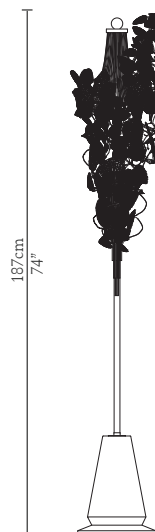

CABINETS & BOOKCASES

MCQUEEN | floor

DIMENSIONS

Height: 187cm | 74"

Length: 28cm | 11"

Depth: 28cm | 11"

MATERIALS

Body: Brass, Marble & Swarovski Crystals

STANDARD FINISHES

Body: Hammered Brass, Gold Plated, Carrara Marble & Amber Swarovski Crystals

WEIGHT

Aprox: 45kg | 20,4lbs

BULBS

8x g9 Halogen Bulbs (40W max)*USA not included

Voltage: 220-240V

PACKAGING

Volume: 0,28m³ | 9,89 ft³

Weight: 55kg | 121,3bs