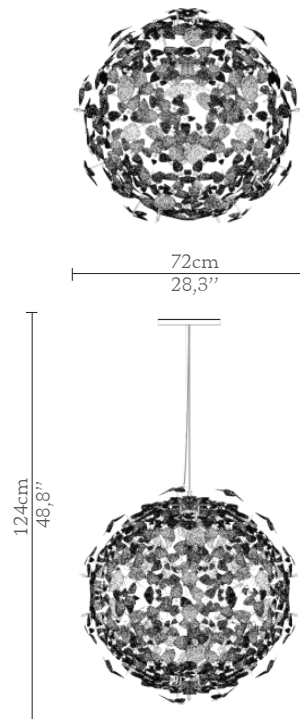

## DIMENSIONS

Cord Height Adjustable with 200 cm  
| 78,74"

Height: 124cm | 48,82"

Diameter: 72cm | 28,35"

## WEIGHT

Aprox: 4kg | 8,82lbs

## PACKAGING

Volume: 0,512m<sup>3</sup> | 18,1ft<sup>3</sup>

Weight: 9kg | 19,84lbs