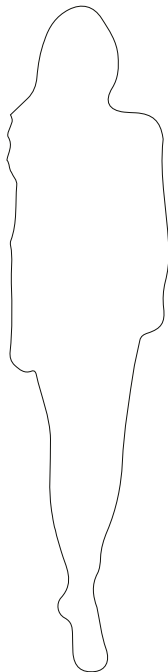

## DIMENSIONS

Cord Height Adjustable with 200 cm  
| 78,74"

Height: 124cm | 48,82"

Diameter: 72cm | 28,35"