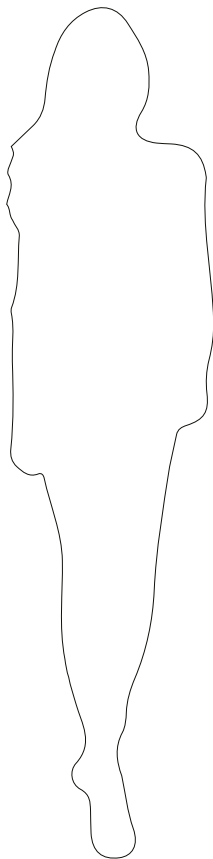

CABINETS & BOOKCASES

MCQUEEN | pendant

DIMENSIONS

Cord Height Adjustable with 200cm
| 78,74"

Height: 85cm | 33,46"

Length: 22cm | 8,66"

Depth: 22cm | 8,66"

MATERIALS

Body: Brass & Swarovski Crystals

STANDARD FINISHES

Body: Hammered Brass, Gold plated
& Amber Swarovski Crystals

WEIGHT

Aprox: 32kg | 70,55lbs

BULBS

6x g9 Halogen Bulbs (40W

max)*USA not included