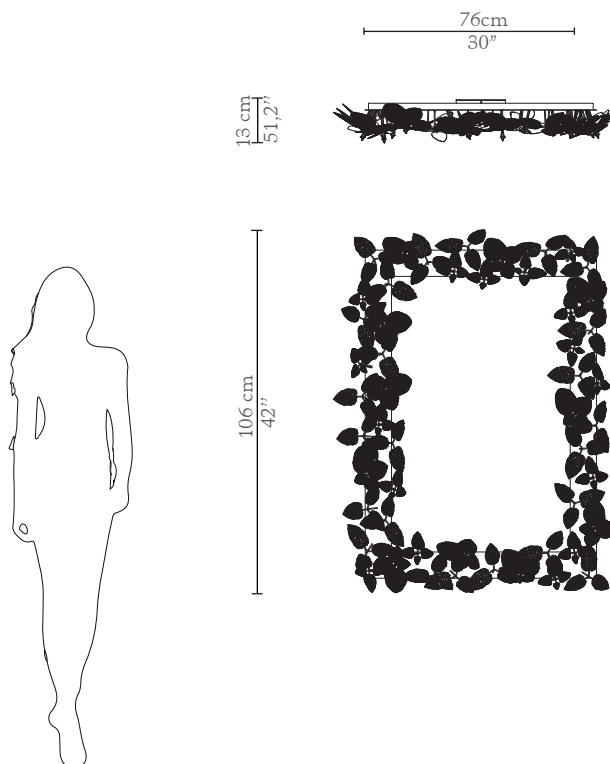

CABINET & BOOKCASES

McQueen | wall light mirror rectangular

DIMENSIONS

Width: 76cm | 30"

Depth: 13cm | 5,12"

Height: 106cm | 42"

MATERIALS

Body: Brass, Mirror & Swarovski Crystals

STANDARD FINISHES

Body: Brass, Mirror & Swarovski Crystal

WEIGHT

Apròx: 40kg | 88,2lbs

BULBS

12x g9 Halogen Bulbs (40W max)*USA not included

Voltage: 220-240V

PACKAGING

Volume: 0,23m³ | 8,12ft³

Weight: 50kg | 110lbs