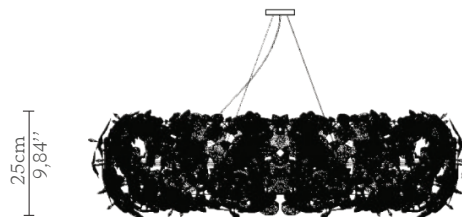

CABINETS & BOOKCASES

MCQUEEN ROUND | suspension

DIMENSIONS

Cord Height Adjustable with 200 cm
| 78,74\"/>

Height: 25cm | 9,84\"/>

Diameter: 100cm | 39,37\"/>

MATERIALS

Body: Brass & Swarovski Crystals

STANDARD FINISHES

Body: Hammered Brass, Gold plated
& Amber Swarovski Crystals

WEIGHT

Aprox: 49kg | 108,03lbs

BULBS

18x g9 Halogen Bulbs (40W
max)*USA not included
Voltage: 220-240V

PACKAGING

Volume: 0,33m³ | 11,7ft³
Weight: 59kg | 130,07lbs