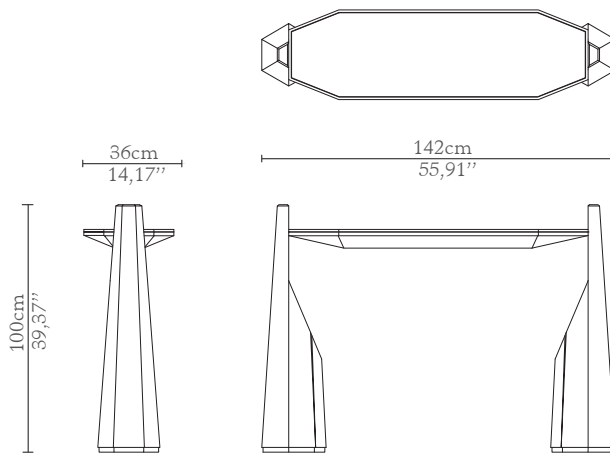

CABINETS & BOOKCASES

MYLLO | console

DIMENSIONS

Width: 142cm | 55,91"
Depth: 36cm | 14,17"
Height: 100cm | 39,37"

MATERIALS

Body: Brass, Glass, Wood & Marble

STANDARD FINISHES

Body: Polished brass, Black glass,
Black lacquer & Nero marquina

WEIGHT

Aprox: 175kg | 385,81lbs

PACKAGING

Volume: 0,77m³ | 27,19ft³
Weight: 185kg | 407,86lbs