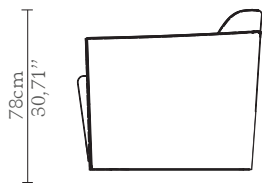

CABINETS & BOOKCASES

NAVIS | single sofa

DIMENSIONS

Height: 78cm | 30,71"

Length: 90cm | 35,43"

Depth: 87cm | 34,25"

Seat Height: 46cm | 18,11"

Seat Depth: 60cm | 23,62"

MATERIALS

Body: Brass, Leather & Velvet

STANDARD FINISHES

Body: Polished brass, Black leather,
Black velvet & Brown velvet

WEIGHT

Aprox: 66kg | 145,51lbs

PACKAGING

Volume: 0,69m³ | 24,4ft³

Weight: 76 kg | 167,55lbs