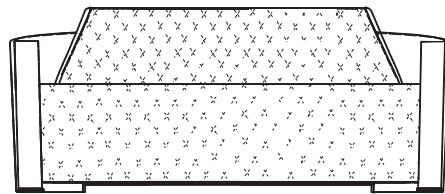

CABINETS & BOOKCASES

NAVIS | sofa

82cm
32,28"

90cm
35,43"

217cm
85,43"

DIMENSIONS

Height: 82cm | 32,28"

Length: 217cm | 85,43"

Depth: 90cm | 35,43"

Seat Height: 43cm | 16,93"

Seat Depth: 64cm | 25,20"

MATERIALS

Body: Brass, Leather & Velvet

STANDARD FINISHES

Body: Polished brass, Black leather,
Black velvet & Brown velvet

WEIGHT