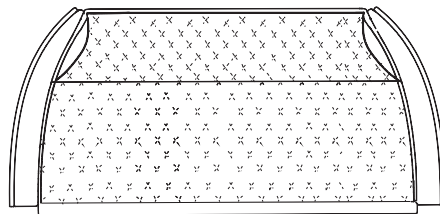

CABINETS & BOOKCASES

NAVIS | sofa

82cm
32,28"

90cm
35,43"

217cm
85,43"

DIMENSIONS

Height: 82cm | 32,28"

Length: 217cm | 85,43"

Depth: 90cm | 35,43"

Seat Height: 43cm | 16,93"

Seat Depth: 64cm | 25,20"

MATERIALS

Body: Brass, Leather & Velvet

STANDARD FINISHES

Body: Polished brass, Black leather,
Black velvet & Brown velvet

WEIGHT